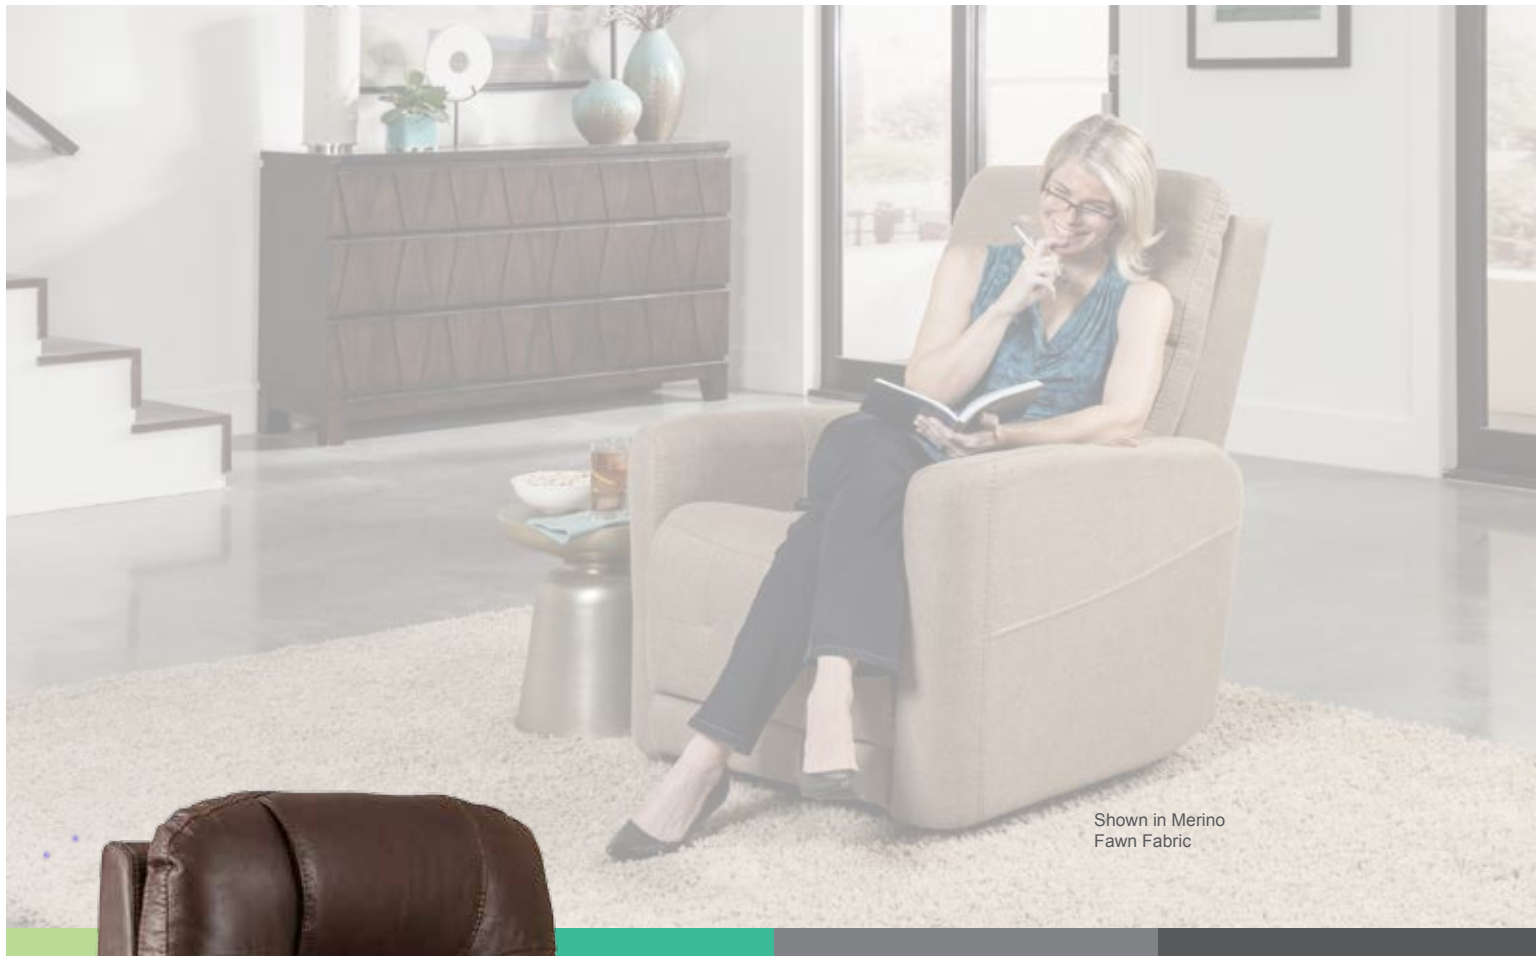

PRELIMINARY *Viva*LIFT!™

Shown in Merino
Fawn Fabric

Shown in Badlands
Walnut Fabric

*Viva*LIFT!™ POWER RECLINERS

By Pride® Mobility Products Corp.

Breakthrough Technology!

Power Lumber for personalized ergonomic comfort

Full-Width Power Headrest to lift head,
neck and shoulders

Lithium Battery Back-Up is an industry first!
Abundant power lasts for days and replaces
ordinary one-time-use backups

Fashion Forward Styles set these chairs
apart from all others!

Elegance

STANDARD FEATURES:

- POWER HEADREST
- POWER LUMBAR
- USB REMOTE
- LITHIUM BATTERY BACKUP
- ALL CLOSE AND LIFT
- SPRING LOADED OTTOMAN
- INFINITE LAY FLAT

Urbana

STANDARD FEATURES:

- POWER HEADREST
- POWER LUMBAR
- USB REMOTE
- LITHIUM BATTERY BACKUP
- ALL CLOSE AND LIFT
- SPRING LOADED OTTOMAN
- INFINITE LAY FLAT