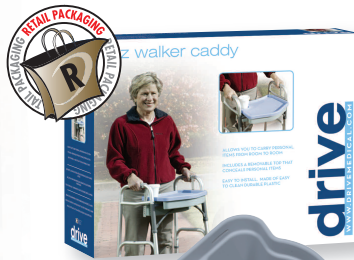

10131-3

COMES WITH REMOVABLE TOP!

E-Z Walker Caddy

10131-3

3/bx

FEATURES:

- Includes a removable top that conceals personal items.
- Fits most manufacturers 2 button walkers.
- Allows you to carry personal items from room to room.
- Easily attaches with side straps.
- Made of easy to clean, durable plastic.
- Easy to install.
- Designed by Chris Clarke.
- Size: 15¹/₂" (W) x 12¹/₂" (D) x 5" (H)
- Limited 1 Year Warranty.

10124

COMES WITH CONVENIENT CUP HOLDER!

10124

Universal Walker Tray with Cup Holder

10124

1/bx

FEATURES:

- Fits most manufacturers walkers.
- Allows you to carry personal items from room to room.
- Made of easy to clean, durable plastic.
- One cup holder.
- Easy to install.
- Size: 29.5" (W) x 17.5" (D)
- Limited 1 Year Warranty.

10125

COMES WITH CONVENIENT CUP HOLDERS!

Walker Tray with Cup Holders

10125

1/bx

FEATURES:

- Fits most manufacturers 2 button walkers.
- Allows you to carry personal items from room to room.
- Easily folds down when not in use.
- Made of easy to clean, durable plastic.
- Two cup holders.
- Easy to install.
- Size: 16" (W) x 12" (D)
- Limited 1 Year Warranty.