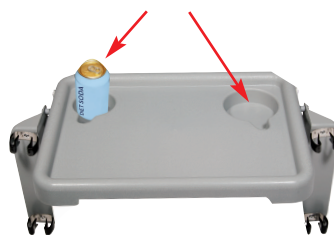

10131-3

COMES WITH REMOVABLE TOP!

E-Z Walker Caddy

10131-3

3/bx

FEATURES:

- Includes a removable top that conceals personal items.
- Fits most manufacturers 2 button walkers.
- Allows you to carry personal items from room to room.
- Easily attaches with side straps.
- Made of easy to clean, durable plastic.
- Easy to install.
- Designed by Chris Clarke.
- Size: 15¹/₂" (W) x 12¹/₂" (D) x 5" (H)
- Limited 1 Year Warranty.

10124

COMES WITH CONVENIENT CUP HOLDER!

10124

Universal Walker Tray with Cup Holder

10124

1/bx

FEATURES:

- Fits most manufacturers walkers.
- Allows you to carry personal items from room to room.
- Made of easy to clean, durable plastic.
- One cup holder.
- Easy to install.
- Size: 29.5" (W) x 17.5" (D)
- Limited 1 Year Warranty.

10125

COMES WITH CONVENIENT CUP HOLDERS!

Walker Tray with Cup Holders

10125

1/bx

FEATURES:

- Fits most manufacturers 2 button walkers.
- Allows you to carry personal items from room to room.
- Easily folds down when not in use.
- Made of easy to clean, durable plastic.
- Two cup holders.
- Easy to install.
- Size: 16" (W) x 12" (D)
- Limited 1 Year Warranty.

10130*

SEAT EASILY FOLDS WHEN NOT IN USE.

Walker Sling Seat

10130*

1/bx

FEATURES:

- Sling creates seat on walker.
- Sling seat easily folds down when walking with walker.
- Easy to install.
- Weight Capacity 250 lbs.
- Fits most 2 button walkers.
- Limited 1 Year Warranty.